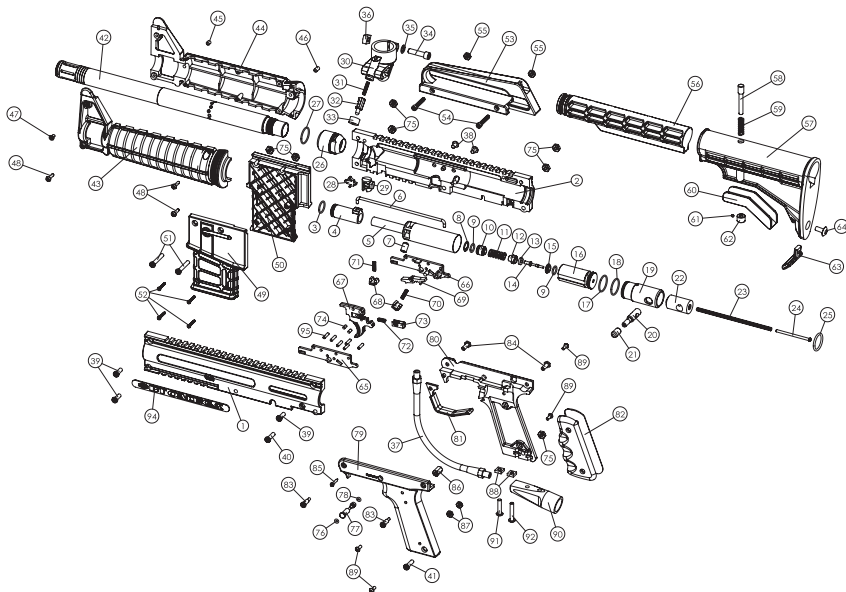

EMPIRE BT-4 SERIES MARKERS

Empire BT Omega™ Parts List

SCHEMATIC#	DESCRIPTION	SKU#	SCHEMATIC#	DESCRIPTION	SKU#
1	Left Upper Receiver	19388	39	Long Receiver Bolt	19413
2	Right Upper Receiver	19406	40	Short Receiver Bolt	19414
3	Front Bolt O-Ring	19424	41	Short Receiver Bolt	19414
4	Front Bolt	19409	65	Trigger Plate	19402
5	Power Tube	19384	66	Trigger Plate	19402
6	Linkage Arm	19410	68	Trigger Plate Spacer	19404
7	Velocity Screw	19418	69	Sear	19405
8	Valve Snap Ring	19442	70	Sear Spring	19449
9	Internal Valve O-Ring	19425	71	Trigger Return Spring	19446
9	Internal Valve O-Ring	19425	75	Receiver Nuts	19415
10	Internal Valve Seat	19393	75	Receiver Nuts	19415
11	Internal Valve Spring	19444	79	Left Lower Receiver	19397
12	Plunger Cup	19394	80	Lower Right Receiver	19417
13	Cup Seal	19387	81	Trigger Guard	19399
14	Valve Stem	99126	82	45 Rubber Grip	19429
15	Rear Valve Seat	19395	83	Lower Receiver Screws	19401
16	Valve Body	19392	84	Long Receiver Acorn Nut	19400
17	Rear Bolt & External Valve O-Ring	19426	85	Trigger Guard Screw	19443
18	Rear Bolt & External Valve O-Ring	19426	86	Grip Upper Hex	19419
19	Rear Bolt	19455	87	Lower Grip Nut	19383
20	Bolt Handle	19454	88	Tank Adapter Nuts	19423
21	Bolt Handle Rubber Cover	19445	89	Grip Screws	19430
22	Bolt Plug	19389	89	Grip Screws	19430
23	Drive Spring	19447	90	Tank Adapter	17044
24	Drive Spring Guide	19448	91	Short Tank Adapter Bolt	19440
25	Shock Absorber O-Ring	19427	92	Long Tank Adapter Bolt	19439
26	Barrel Adapter	19391	94	Empire BT Omega Side Plate	17107
27	Barrel Adapter O-Ring	19452	95	Trigger Plate Dowel Pins	19436
28	Ball Detent	19386	30-33	Feedneck Assembly (Complete)	19385
29	Expansion Chamber Plug	17045	42-48	Barrel Shroud Assembly (Complete)	17106
34	Standard Feed Elbow Pinch Bolt	19420	49-52, 75	Magazine Assembly (Complete)	17109
35	Standard Feed Elbow Washer	19422	53-55	Sight Rail Assembly (Complete)	17108
36	Standard Feed Elbow Nut	19421	56-64	Complete Stock Assembly	19280
37	Gas Line	19435	67, 72, 73, 74	Single Trigger Assembly	19396
38	Valve Screw	19416	76-78	Safety w/O-Rings	19407
39	Short Receiver Bolt	19414			