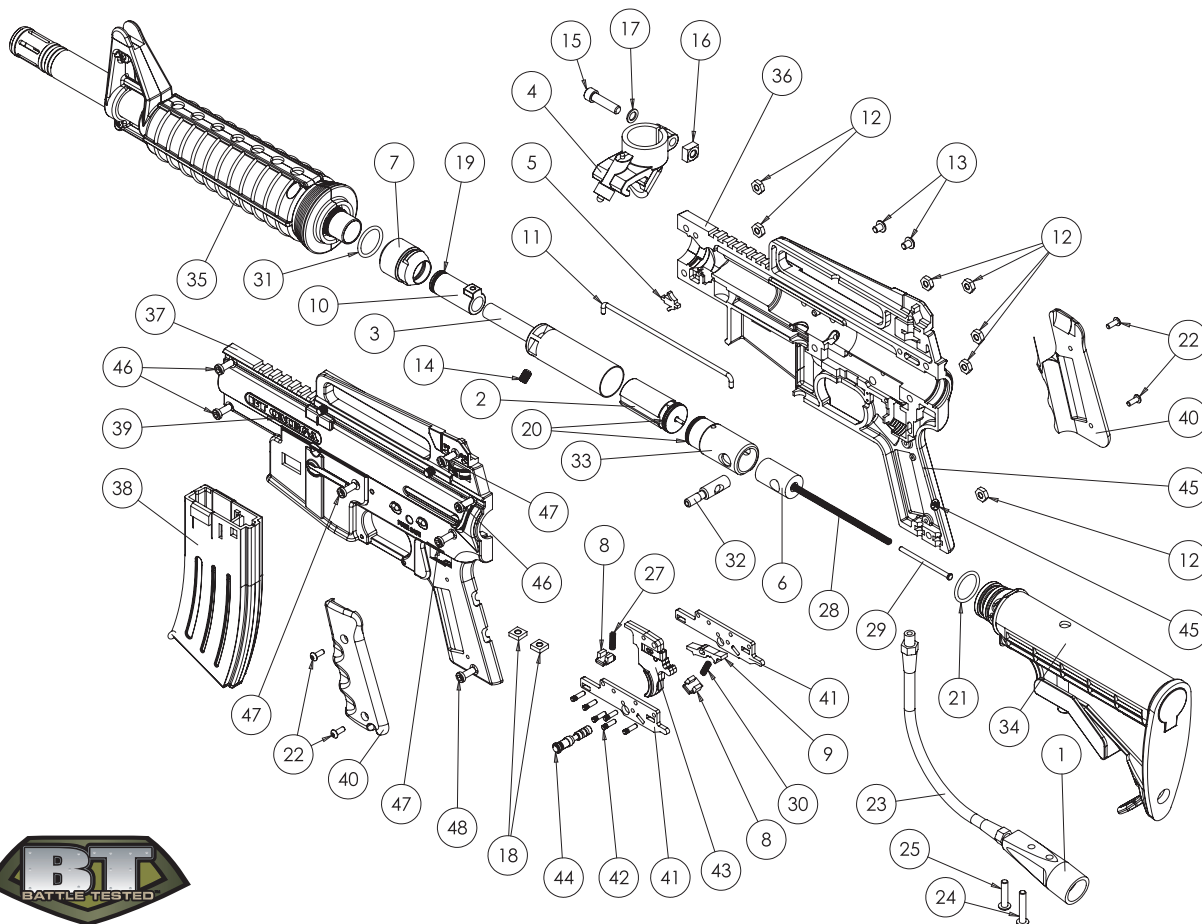

BT™
BT Omega™

description	item no.	description	item no.
1 Tank Adaptor	17044	25 Short Tank Adapter Bolt	19440
2 Complete Valve Assembly	19382	26 Bolt Handle Rubber Cover	19445
3 Power Tube	19384	27 Trigger Return Spring	19446
4 Feed Elbow (complete)	19385	28 Drive Spring	19447
5 Ball Detent	19386	29 Drive Spring Guide	19448
6 Bolt Plug	19389	30 Sear Spring	19449
7 Barrel Adapter	19391	31 Barrel Adaptor O-Ring	19452
8 Trigger Plate Spacer	19404	32 Bolt handle	19454
9 Sear	19405	33 Rear Bolt	19455
10 Front Bolt	19409	34 Stock (complete)	19280
11 Linkage Arm	19410	35 Barrel Assembly (complete)	19281
12 Receiver Nuts	19415	36 Right Receiver	19282
13 Valve Screw	19416	37 Left Receiver	19283
14 Velocity Screw	19418	38 Magazine	19284
15 Feed Elbow Pinch Bolt	19420	39 Omega Name Plate	19285
16 Feed Elbow Nut	19421	40 Grips (left and right side)	19287
17 Feed Elbow Washer	19422	41 Trigger Plate	19288
18 Tank Adapter Nuts	19423	42 Trigger Plate Pin	19289
19 Front Bolt O-Ring	19424	43 Trigger Assembly	19290
20 Rear Bolt & External Valve O-Ring	19426	44 Safety With Orings	19291
21 Shock Absorber O-Ring	19427	45 Blanking Plug	19293
22 Grip Screws	19430	46 Short Receiver Screw	19294
23 Gas Line	19435	47 Long Receiver Screw	19295
24 Long Tank Adapter Bolt	19439	48 Lower Frame Screw	19296