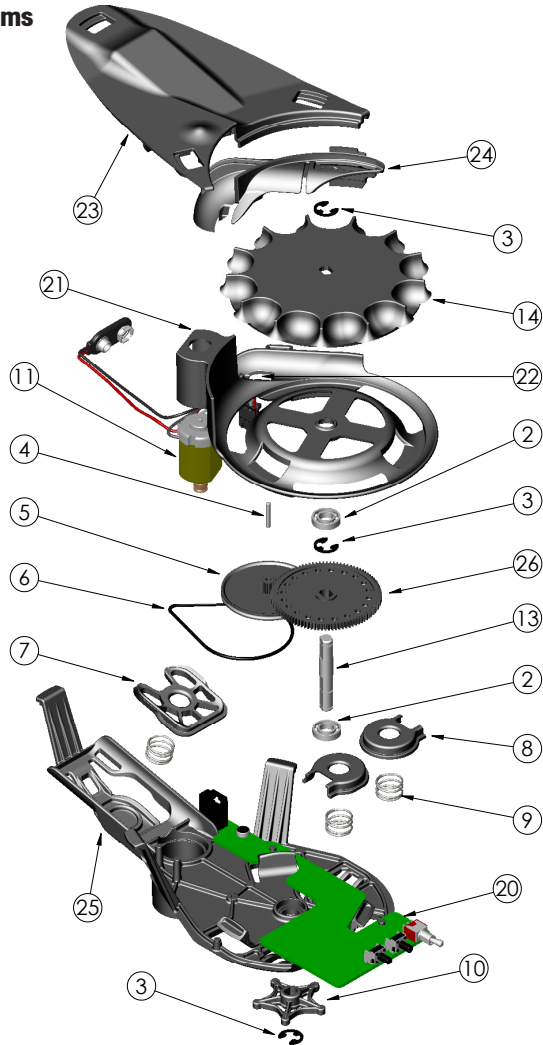

6. Diagrams

6. Diagrams

7. Parts List

REF #	DESCRIPTION	SKU #
not shown	Battery Holder	38746
1	Empire Bubble Sticker	38773
2	Bearing (R188)	38803
3	E-Ring (1/4 x .025 Thk)	38823
4	Pulley Dowel Pin (0.78 Dia x .500)	38828
5	Pulley	31015
6	Belt	31017
7	Spring Lock Front	31018
8	Spring Lock Back	31019
9	Lock Spring	31020
10	Rip Drive 2 Wheel	31023
11	Motor with Harness	31024
12	Lid Spring	31025
13	Drive Shaft	31060
14	Drive Carrier	31061
15	Body Front	31062
16	Left Body Side	31063
17	Right Body Side	31064
18	Rear Cover (with decal)	31065
19	Lid	31067
20	Circuit Board	31068
21	Slide	31069
22	Slide Window	31070
23	Floor	31071
24	Outlet Cover	31072
25	Back Bone	31073
26	Sprocket	31074