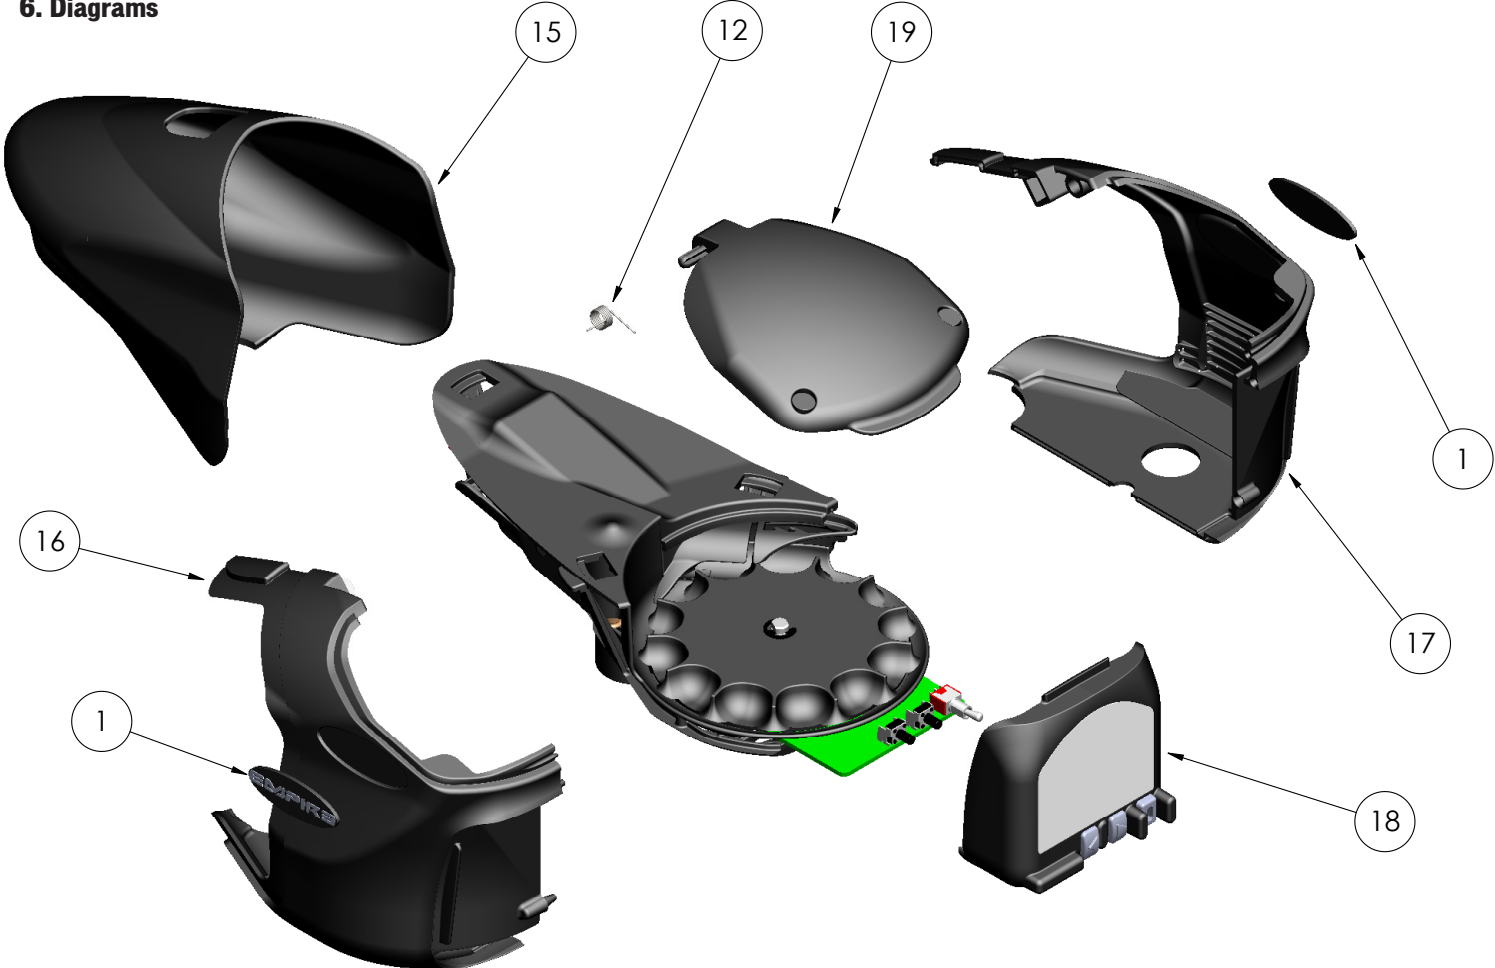

6. Diagrams

6. Diagrams

7. Parts List

REF #	DESCRIPTION	SKU #
not shown	Battery Holder	38746
1	Empire Bubble Sticker	38773
2	Bearing (R188)	38803
3	E-Ring (1/4 x .025 Thk)	38823
4	Pulley Dowel Pin (0.78 Dia x .500)	38828
5	Pulley	31015
6	Belt	31017
7	Spring Lock Front	31018
8	Spring Lock Back	31019
9	Lock Spring	31020
10	Rip Drive 2 Wheel	31023
11	Motor with Harness	31024
12	Lid Spring	31025
13	Drive Shaft	31060
14	Drive Carrier	31061
15	Body Front	31062
16	Left Body Side	31063
17	Right Body Side	31064
18	Rear Cover (with decal)	31065
19	Lid	31067
20	Circuit Board	31068
21	Slide	31069
22	Slide Window	31070
23	Floor	31071
24	Outlet Cover	31072
25	Back Bone	31073
26	Sprocket	31074