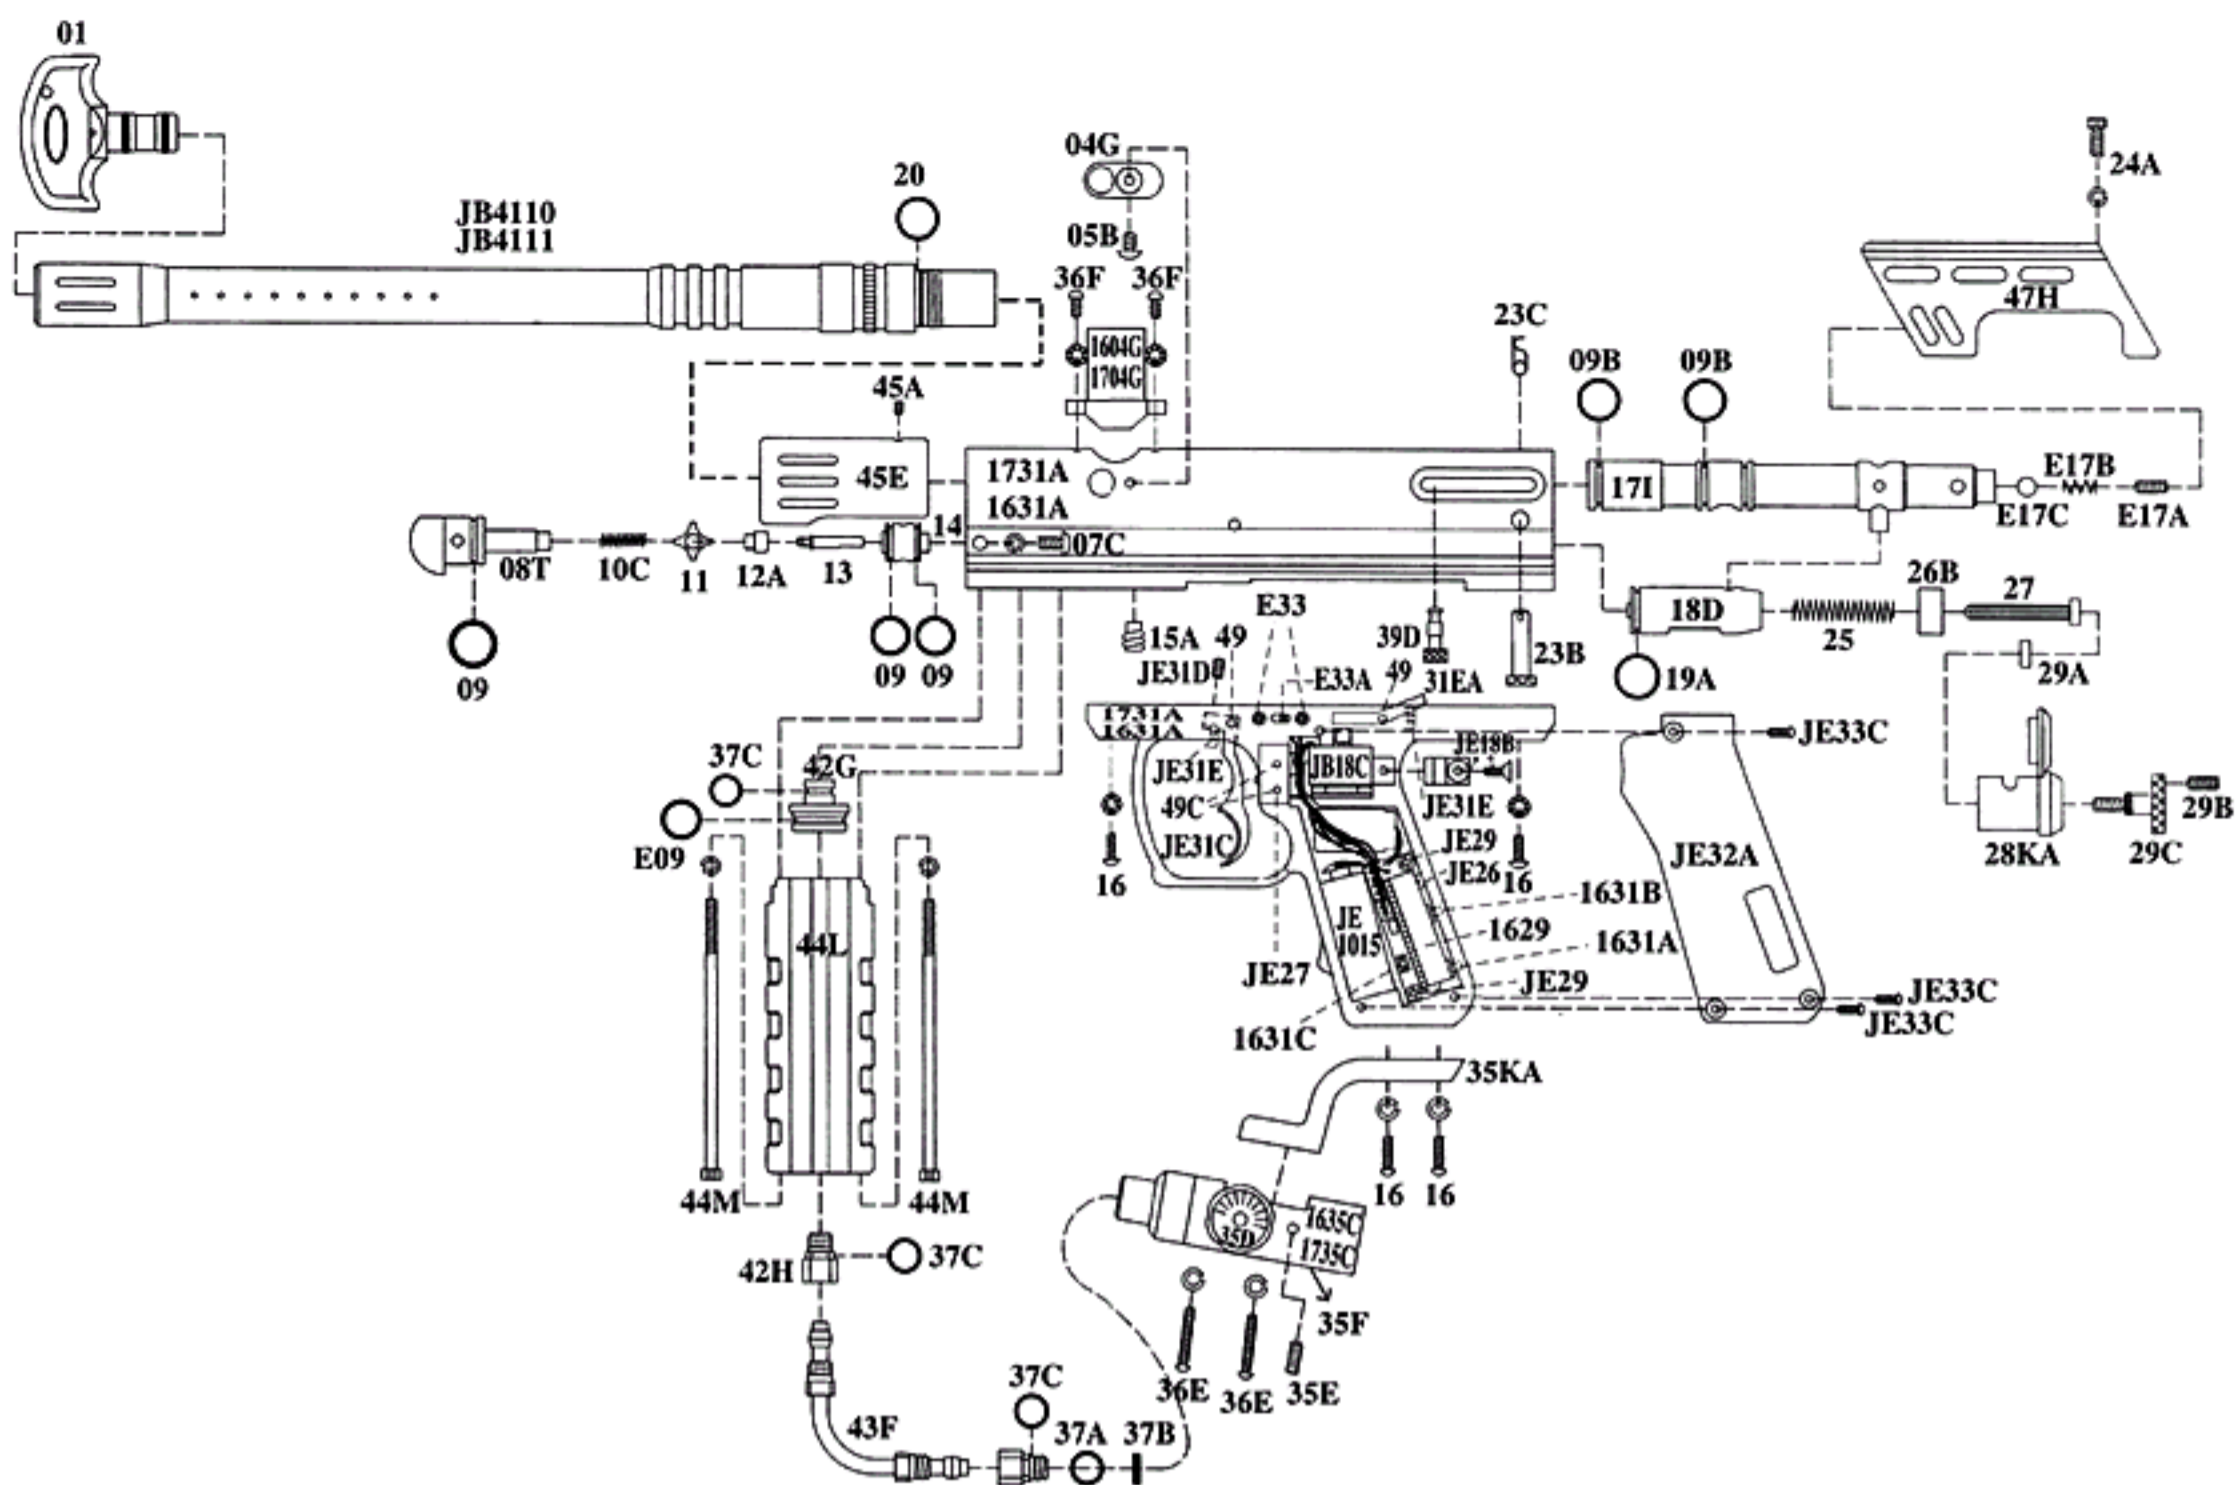

Spyder AMG w/ LCD

NEW ITEM #	NAME OF PARTS
01	Barrel Plug
JB4110	Trio Deluxe Barrel (blue)
JB4111	Trio Deluxe Barrel (black)
20	Barrel O-ring
45E	AMG/LCD Shroud (silver)
45A	Shroud Screw (M4 X 4 Screw)
04G	Detent Cover
05B	M4 X 6 Screw (silver)
1604G	Direct Feed (blue)
1704G	Direct Feed (black)
1606A	AMG/LCD Rreceiver (blue)
1706A	AMG/LCD Rreceiver (black)
07C	M 5 X 12 Screw w/ washer
39D	AMG/LCD Quick Disconnect Striker Knob
23C	Disconnect Lock Pin
23B	Quick Disconnect Pin
171	AMG/LCD Venturi Cocking Bolt
09B	Bolt O-ring #015
1717C	Retaining Ball
1717B	Retaining Spring
1717A	Retaining Screw
47H	AMG/LCD Sight Rail
24A	Sight Rail Screw w/washer
15A	Valve Body Screw
19A	Striker O-ring
18D	Striker Bolt
25	Striker Spring
26B	Striker Buffer
27	Striker Spring Guide
27A	Flat Disc
28KA	Striker Plug
29C	Thumb Adjuster w/ Lock Screw
29B	Lock Screw
08T	Front Adapter
10C	Valve Spring
11	Cup Seal Guide
12A	Cup Seal (brass)
13	Valve Pin
14	Valve Body