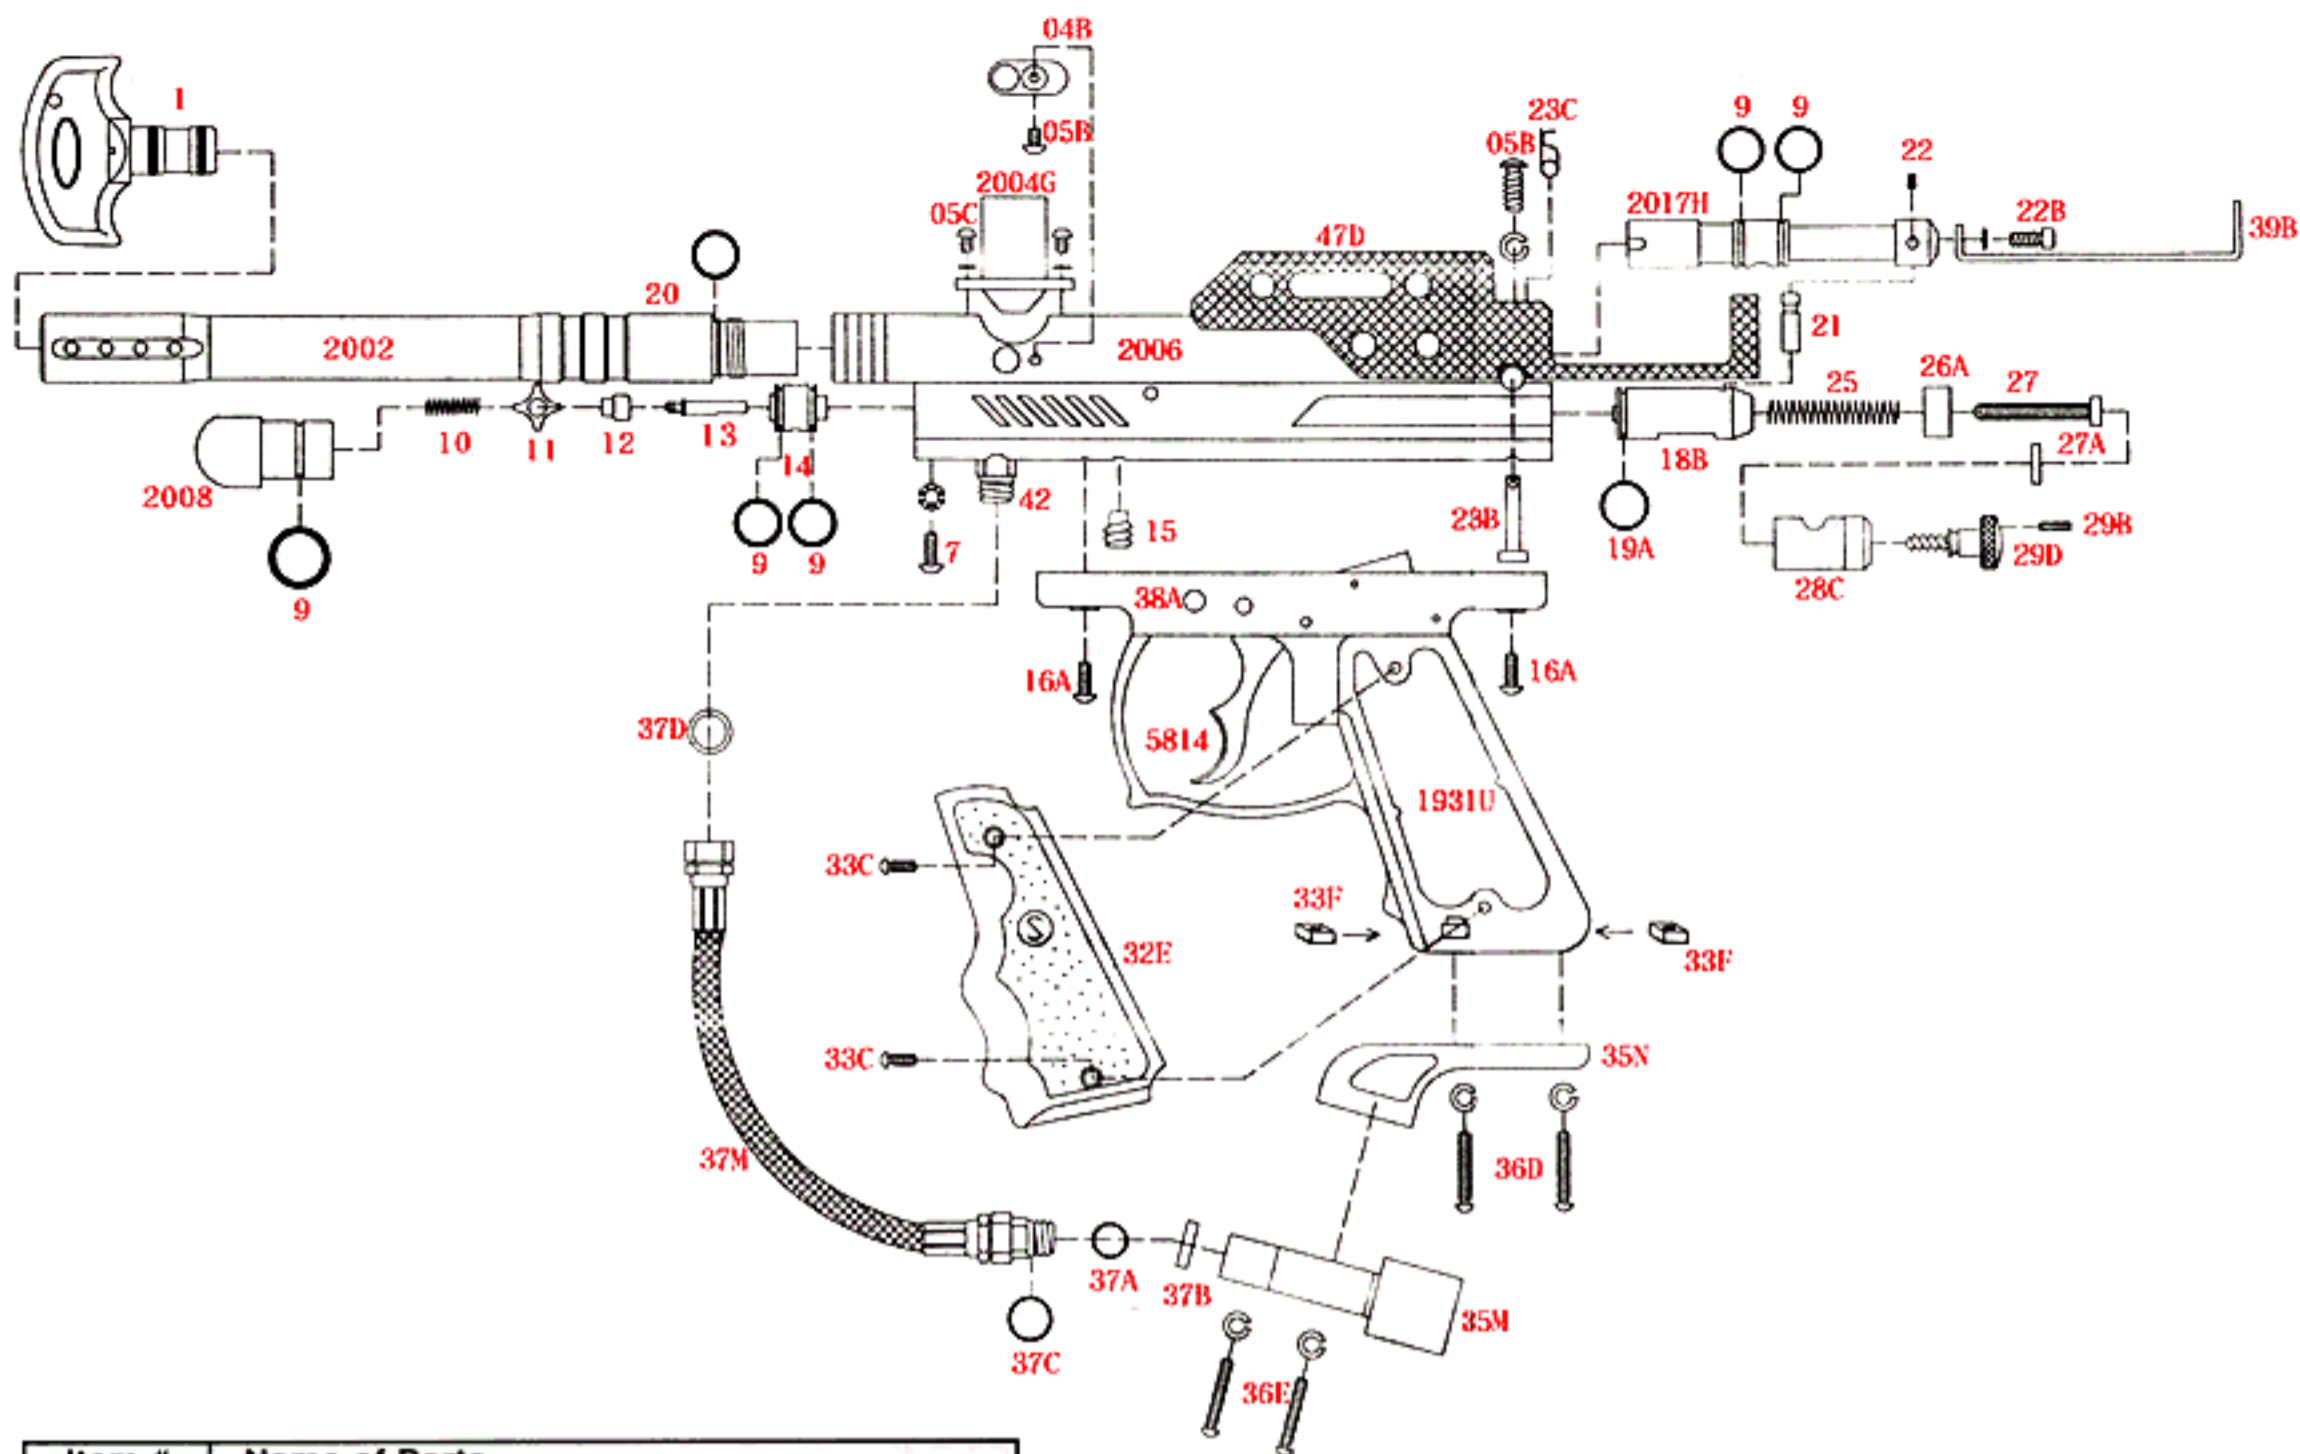

Spyder Aggressor

Item #	Name of Parts
14	Valve body
15	Valve body screw
16A	M5 X 12.5 Screw
2017H	Venturi bolt
18A	Striker
19A	Striker O-ring
20	Barrel O-ring
21	Bolt pin
22B	Bolt screw
23B	Quick Disconnect Pin
23C	Disconnect Lock Pin
25	Striker spring
26A	Striker buffer
27	Striker spring guide
27A	Flat disc
28C	Striker plug
1928C	Striker plug (blue)
29B	Lock Screw
29D	Thumb Adjuster w/ lock screw (blk)
1929C	Thumb Adjuster w/ lock screw (blue)
1931U	Aggressor Deluxe Trigger Frame
32E	Rubber Grip Cover
33C	Grip Cover Screw
35M	C/A Adapter (black)
1935M	C/A Adapter (blue)
35N	Drop Forward (black)
1935N	Drop Forward (blue)
33F	Nut Screw
36D	5/32" X 5/8" w/ washer (black)
36E	Screw 5/32" X 7/8" (black)
37M	Disconnect hose
37A	Filter O-ring
37B	Filter
37C	#011 O-ring
37D	Plastic Washer
38A	Safety button
39B	Cocking knob

42	Male to Male Adapter
47D	Sight Rail w/ Beaver Tail (black)
1947D	Sight Rail w/ Beaver Tail (blue)
2041	Spare Parts Kit
5814	Double Trigger
48	Trigger Roll Pin
49	Sear Roll Pin
49A	Secondary Sear Roll Pin

Item #	Name of Parts
1906	Aggressor Receiver (purple/blue)
2008	Aggressor Reservoir Plug (blue/blk)
1908	Aggressor Reservoir Plug (purple/blue)
9	O-ring #015 80D
10	Valve spring
11	Cup seal guide
12	Cup seal
13	Valve pin

Item #	Name of Parts
1	Barrel plug
2002	Aggressor Barrel (cobalt/blk)
1902	Aggressor Barrel (purple/blue)
3	Ball Stopper
4B	Delent Cover
2004G	Direct Feed (cobalt/blk)
1904G	Direct Feed (purple/blue)
5B	M4X6 screw
05C	Direct Feed Screw M4X8 w/ washer
7	M5X14 Screw w/ washer
2006	Aggressor Receiver (blue/blk)