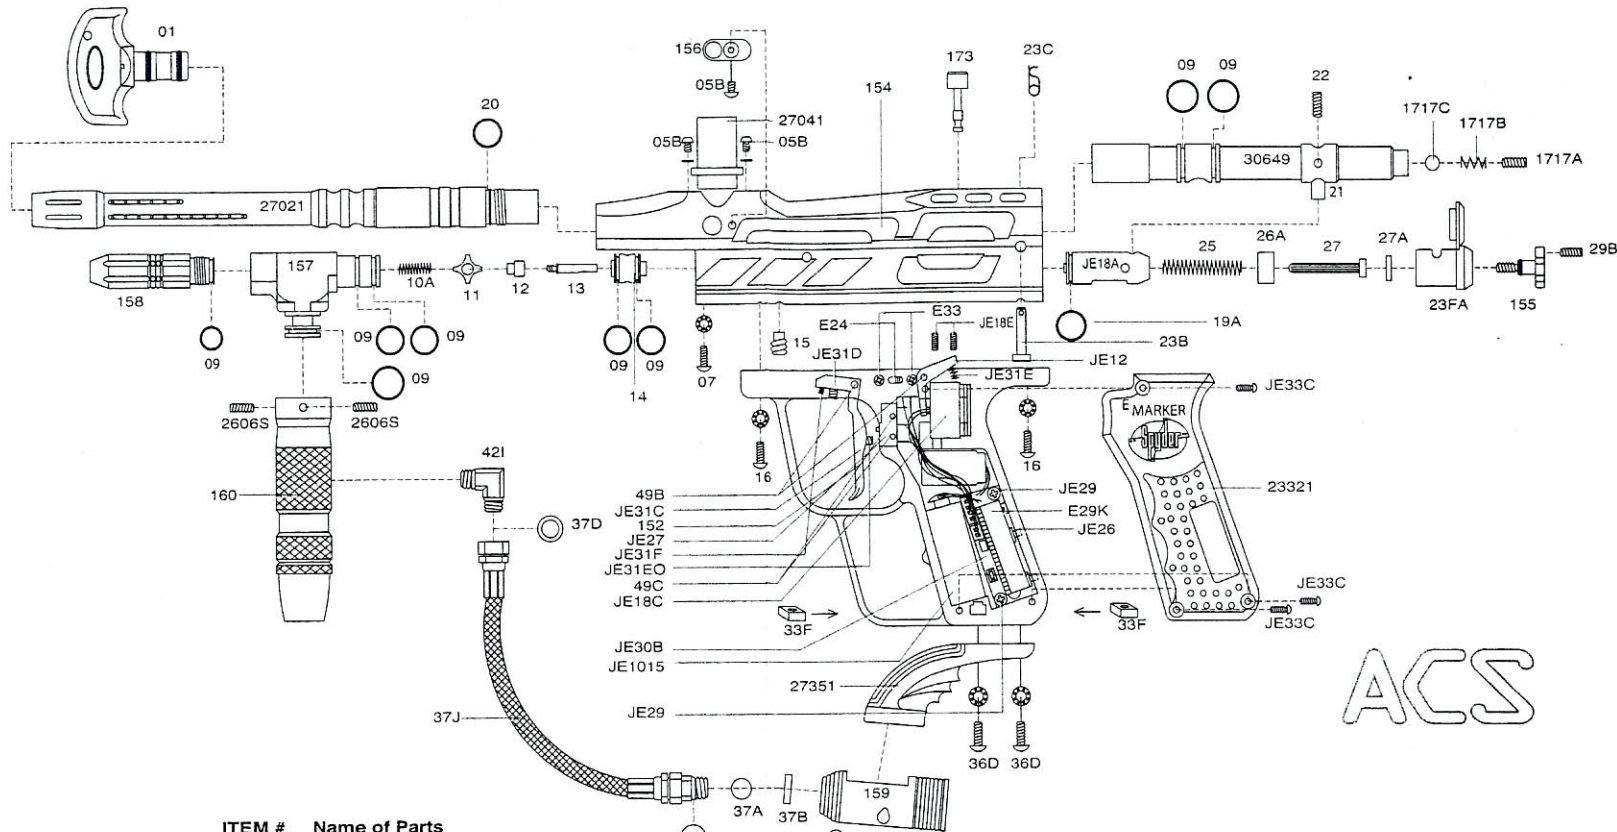

ACS

Spyder Pilot ACS

ITEM # Name of Parts

01	Spyder Barrel Plug
27021	12" Barrel (Silver)
156	Ball Stopper w/ Detent Cover (Silver)
05B	M4 x 6 Screw (Silver)
27041	Direct Feed (Silver)
154	Receiver (Dark Blue)
07	M5 x 14 Screw w/ Washer
157	Vertical Adapter (Dark Blue)
158	Low Pressure Chamber (Dark Blue)
09	O-Ring #015 80D
10A	Valve Spring
11	Cup Seal Guide
12	Cup Seal
13	Valve Pin
14	Valve Body
15	Valve Body Screw

ITEM # Name of Parts

16	Frame Screw M5 x 12 Screw
30649	ACS Venturi Bolt
1717A	Retaining Screw
1717B	Retaining Spring
1717C	Retaining Bearing
JE18A	Striker Bolt
19A	Striker O-Ring
20	Barrel O-Ring
21	Bolt Pin
22	Bolt Screw
23B	Quick Disconnect Pin
23C	Disconnect Pin Lock
23FA	Striker Bolt Plug (Silver)
25	Striker Spring
26A	Striker Buffer
27	Striker Spring Guide

ITEM # Name of Parts

27A	Flat Disc
155	Thumb Adjuster w/ screw (Dark Blue)
29B	Lock Screw
23321	Rubber Grip Panel (Grey)
33F	Nut Screw
159	C/A Adapter (Dark Blue)
2606S	Expansion Chamber Lock Screw
2235L	Deluxe Drop Forward (Silver)
36D	5/32" x 5/8" Screw
36E	5/32" x 7/8" Screw (Black)
37A	Filter O-Ring
37B	Air Filter
37C	Disconnect O-Ring #011
37D	Plastic Washer
37J	Disconnect Hose
2741	Spare Parts Kit

ITEM # Name of Parts

421	90 Male to Male Adapter
160	Expansion Chamber (Dark Blue)
49	Trigger Roll Pin
49B	Secondary Sear Roll Pin
49C	Touch Switch Roll Pin
E24	On/Off Switch with wiring harnesses
E24A	Battery harness
E29K	C.A.M.D. 2.0 Circuit Board
E33	On/Off Screw (M2 x 6 Screw)
JE1015	Java 9.6v Rechargeable Battery
JE12	Trigger Sear